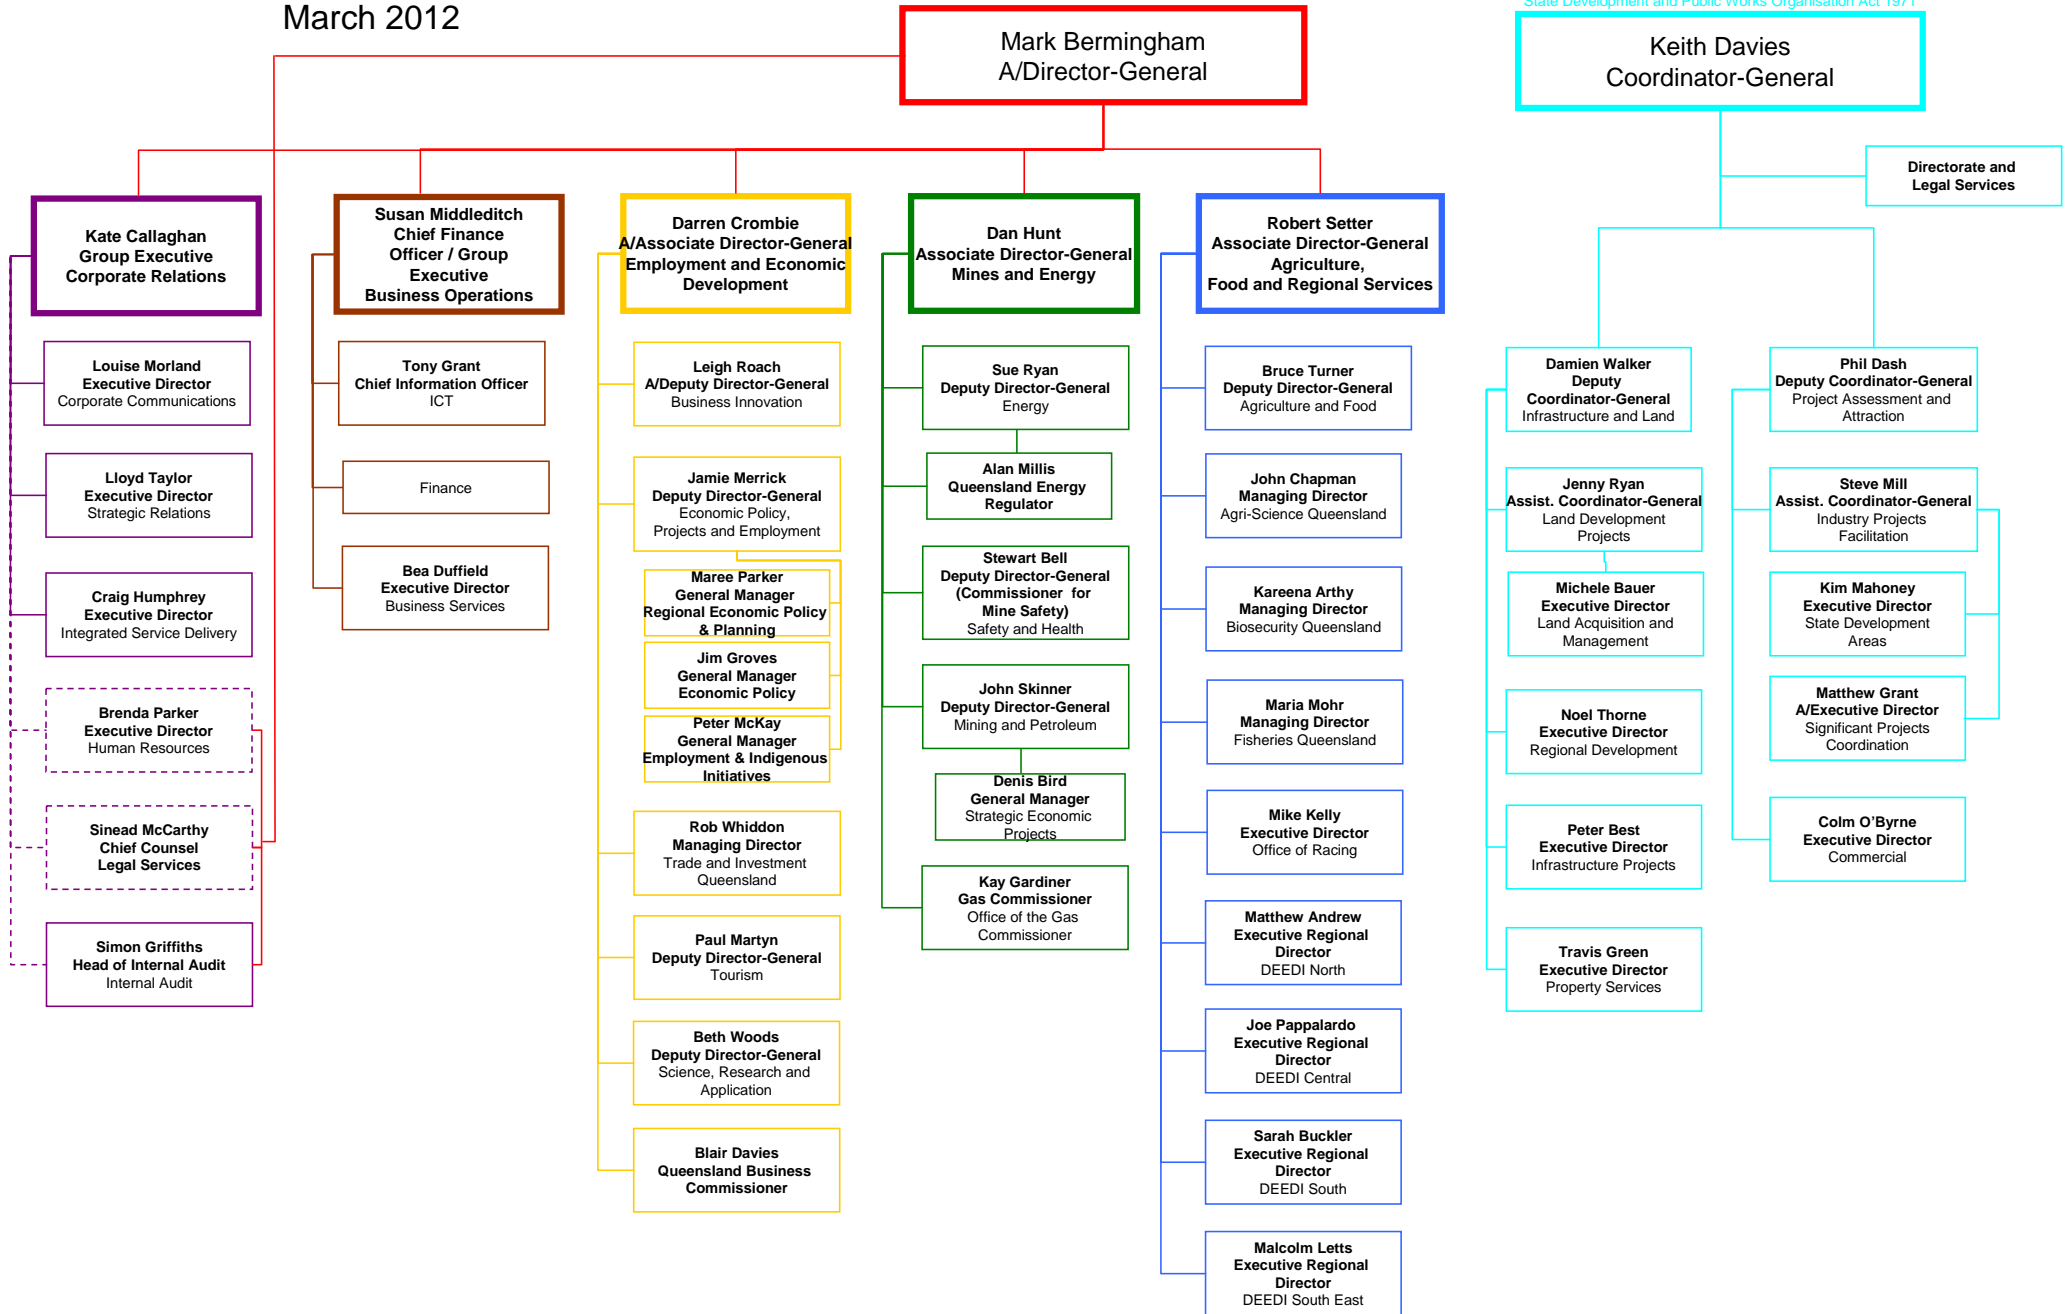

# DEEDI Structure\*

March 2012

State Development and Public Works Organisation Act 1971

\* DEEDI - Department of Employment, Economic Development and Innovation